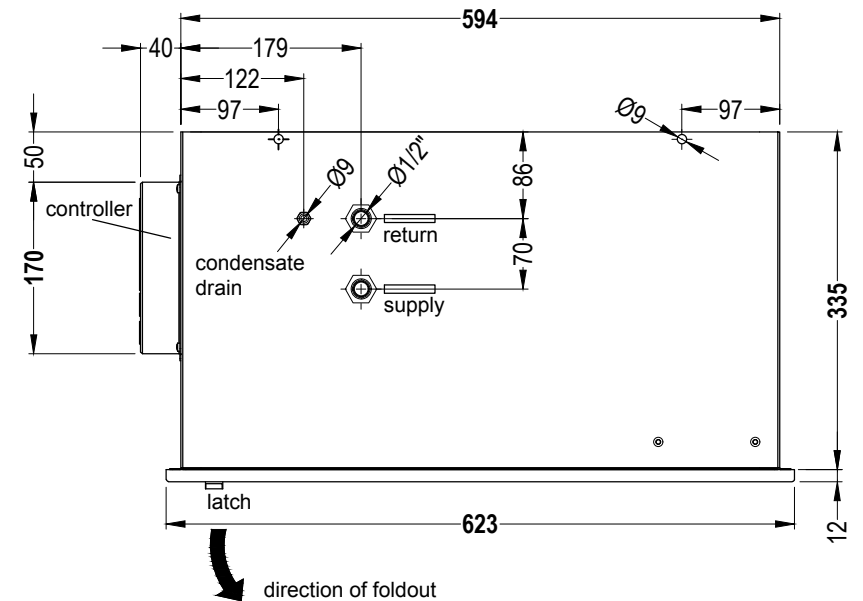

bottom view, scale 1:5

86 pcs. Drall type II

type II

scale 1:7.5

INDULVENT ec

Type RQF - size 625 height 335 - with condensate pump