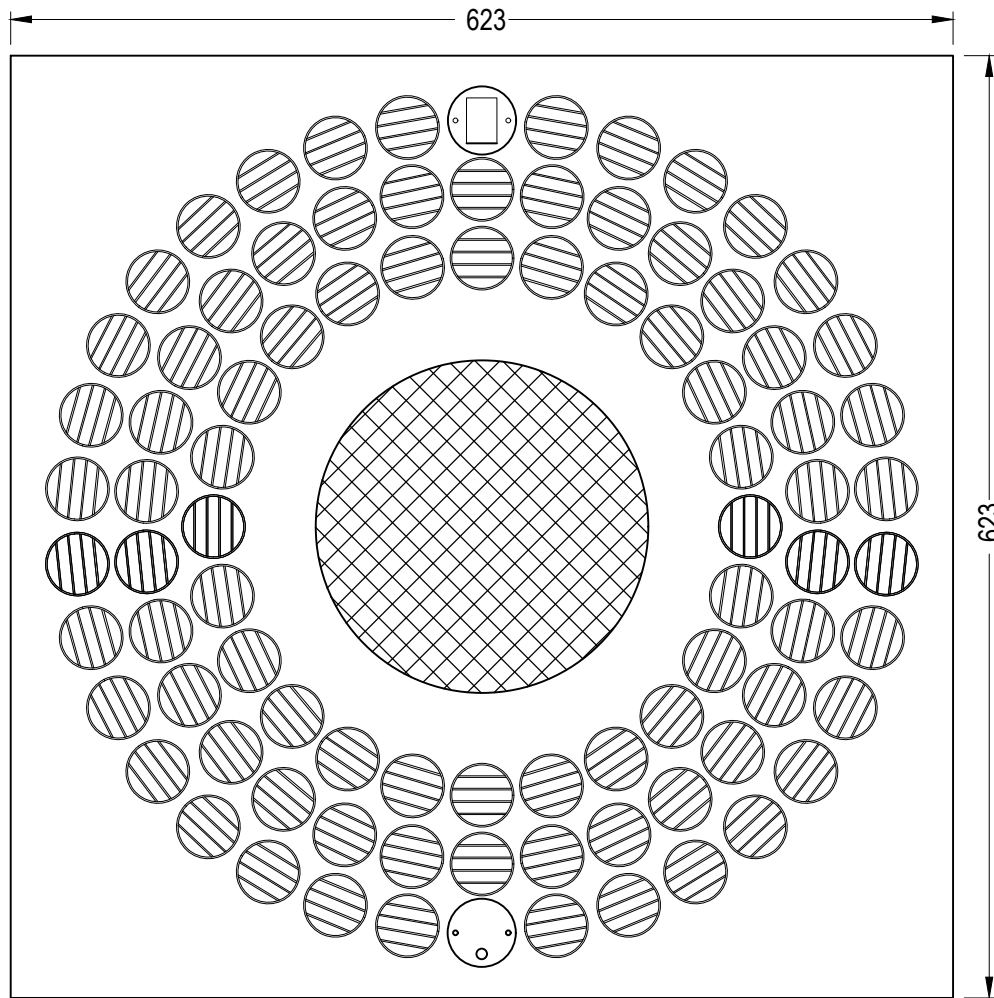

bottom view, scale 1:5

86 pcs. Drall type II

type II

scale 1:7.5

INDULVENT ec

Type RQF - size 625 height 335 - with condensate pump