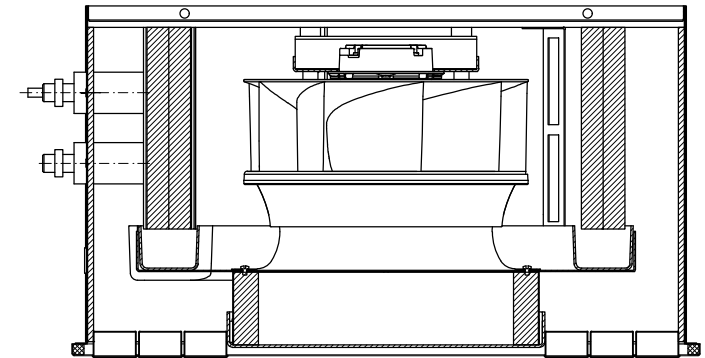

bottom view, scale 1:5

86 pcs. Drall type II

type II

scale 1:7.5

INDULVENT ec

Type RQF - size 625 height 335 - with condensate pump