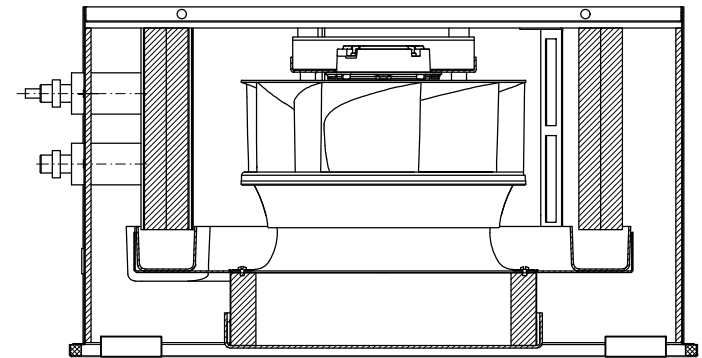

bottom view, scale 1:5

scale 1:7.5

34 pcs. Clip type P20W

36 pcs. Clip type C20

INDULVENT ec

Type RQD - size 625 height 335 - with condensate pump