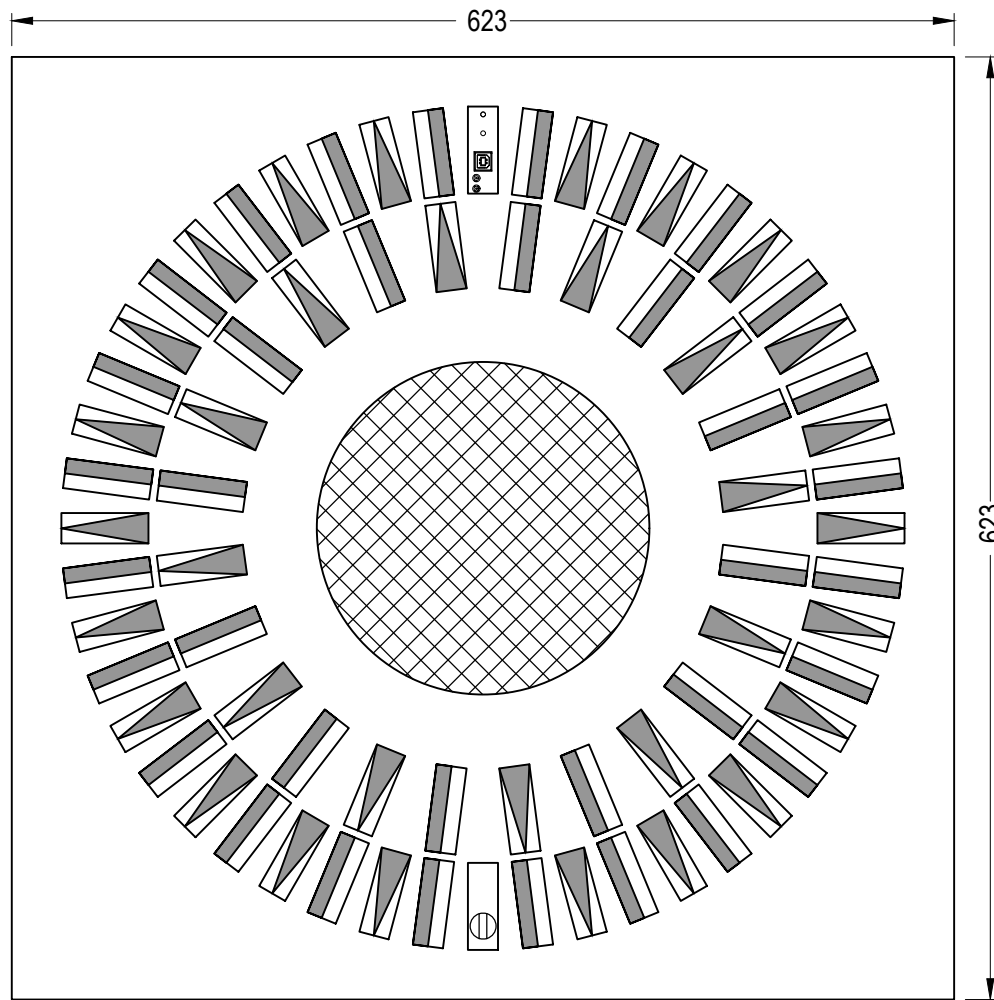

bottom view, scale 1:5

scale 1:7.5

34 pcs. Clip type P20W

36 pcs. Clip type C20

INDULVENT ec

Type RQD - size 625 height 335 - with condensate pump