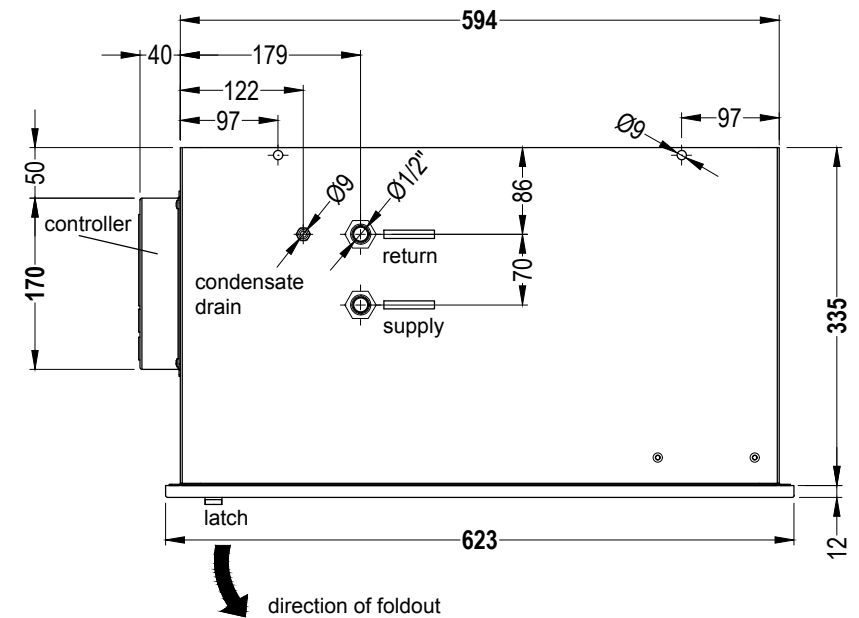

bottom view, scale 1:5

scale 1:7.5

34 pcs. Clip type P20W

36 pcs. Clip type C20

INDULVENT ec

Type RQD - size 625 height 335 - with condensate pump