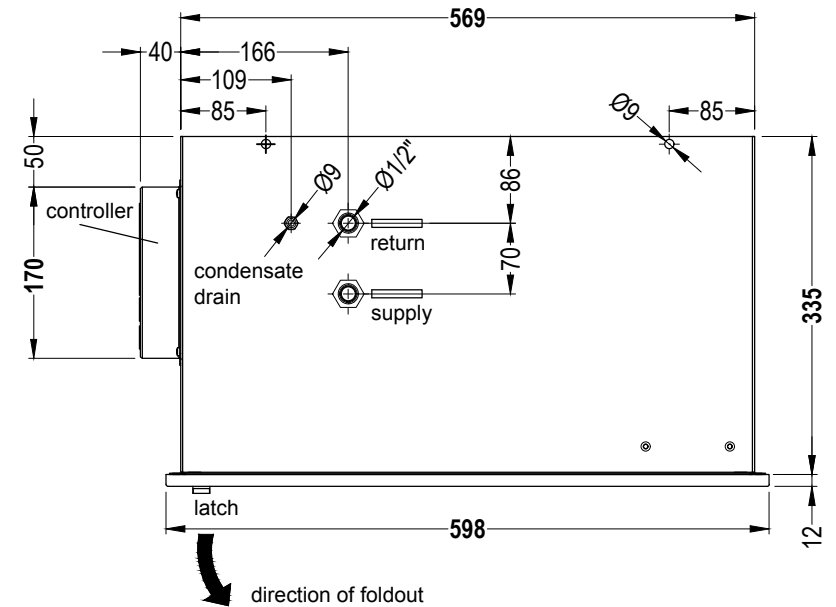

bottom view, scale 1:5

34 pcs. Clip type P20W

36 pcs. Clip type C20

scale 1:7.5

INDULVENT ec

Type RQD - size 600 height 335 - with condensate pump