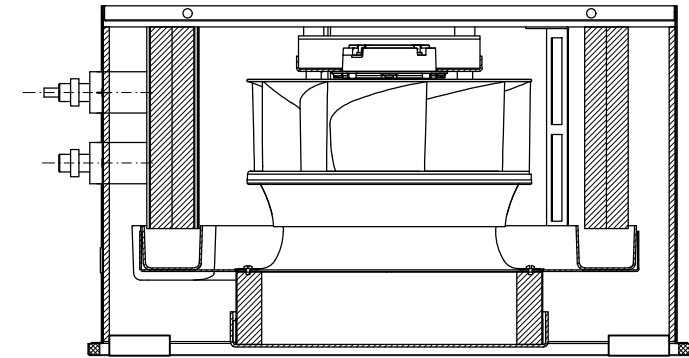

bottom view, scale 1:5

34 pcs. Clip type P20W

36 pcs. Clip type C20

scale 1:7.5

INDULVENT ec

Type RQD - size 600 height 335 - with condensate pump