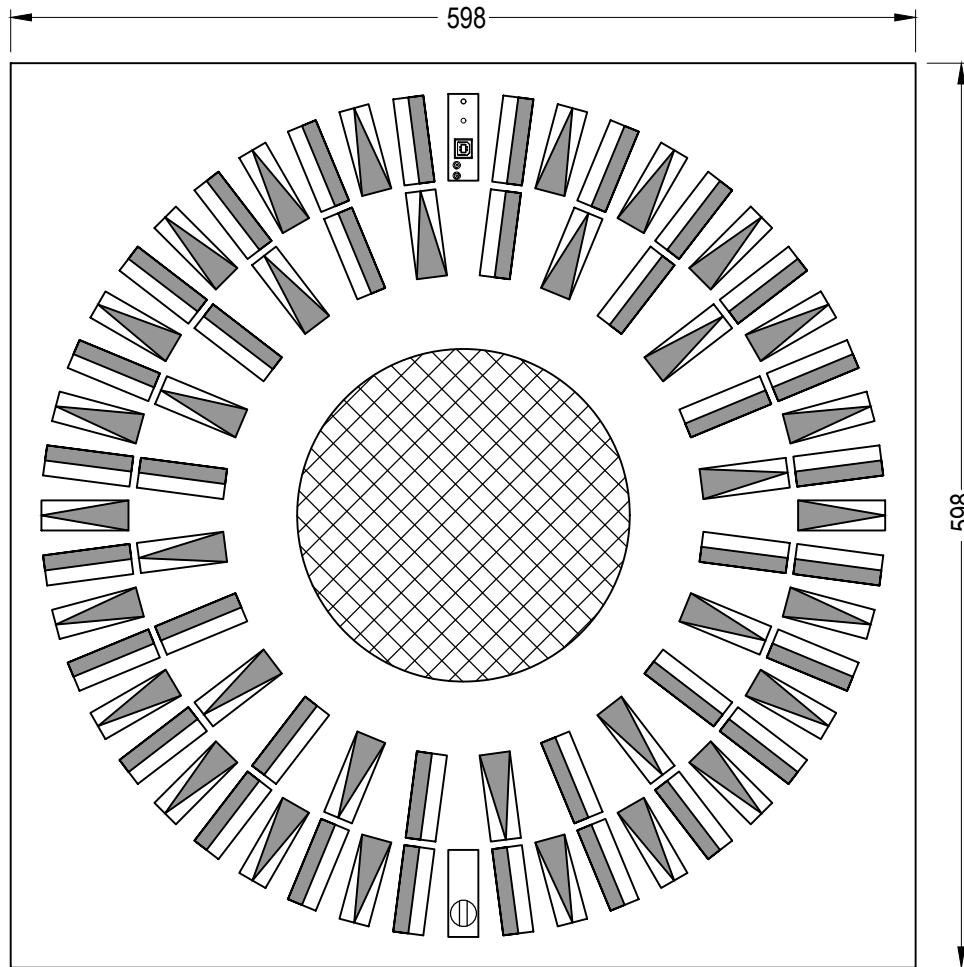

bottom view, scale 1:5

34 pcs. Clip type P20W

36 pcs. Clip type C20

scale 1:7.5

INDULVENT ec

Type RQD - size 600 height 335 - with condensate pump