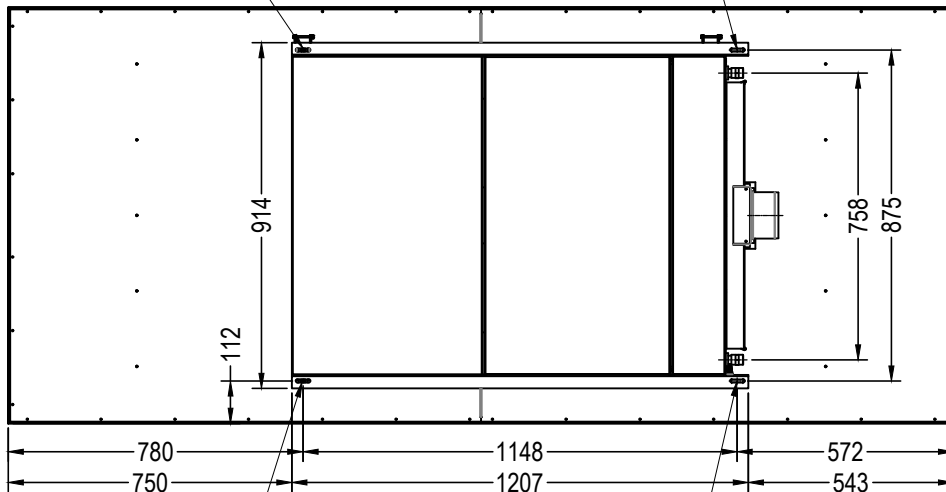

View with side panel hidden
Power supply terminal box

Supply air connector NW 125

Rubber grommet for cable duct

INDUSAIL SONIC plus version with cover

Suspension point

Suspension point

* Cold water connection