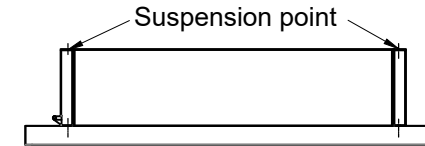

View with side panel hidden
Power supply terminal box

Supply air connector NW 125

Rubber grommet for cable duct

INDUSAIL SONIC plus version with cover

Suspension point

Suspension point

* Cold water connection