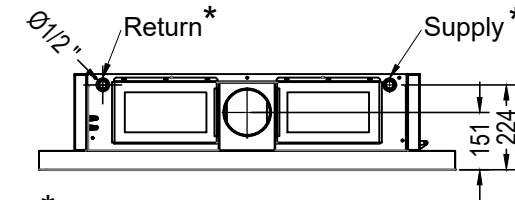

View with side panel hidden
Power supply terminal box

Supply air connector NW 125

Rubber grommet for cable duct

INDUSAIL SONIC plus version with cover

Suspension point

Suspension point

* Cold water connection