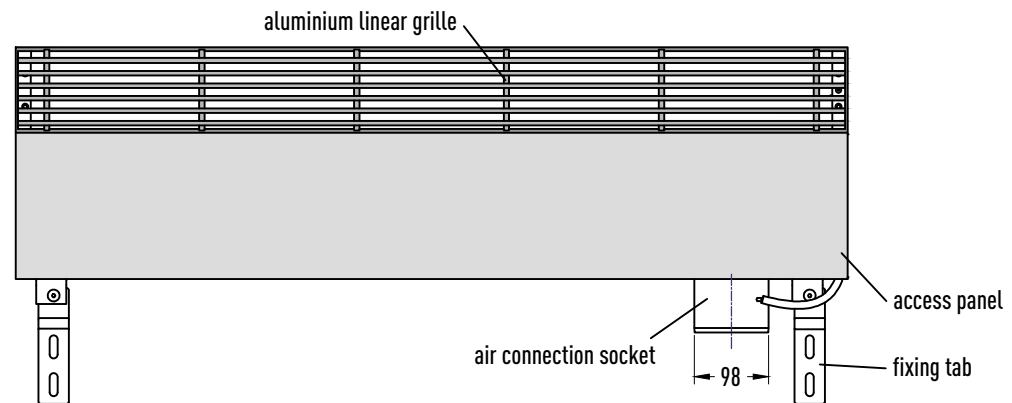

detail "X", scale 1:5

detail "Y", scale 1:5

detail "Z", scale 1:5

total height incl. adjustable feet without anti-slip pads 193-243 mm
 total height incl. adjustable feet with anti-slip pads 196.5-246.5 mm

INDULFLOOR

installation as single element

detail "X", scale 1:5

detail "Y", scale 1:5

total height incl. adjustable feet without anti-slip pads 193-243 mm
total height incl. adjustable feet with anti-slip pads 196.5-246.5 mm

detail "Z", scale 1:5

representation without linear grille