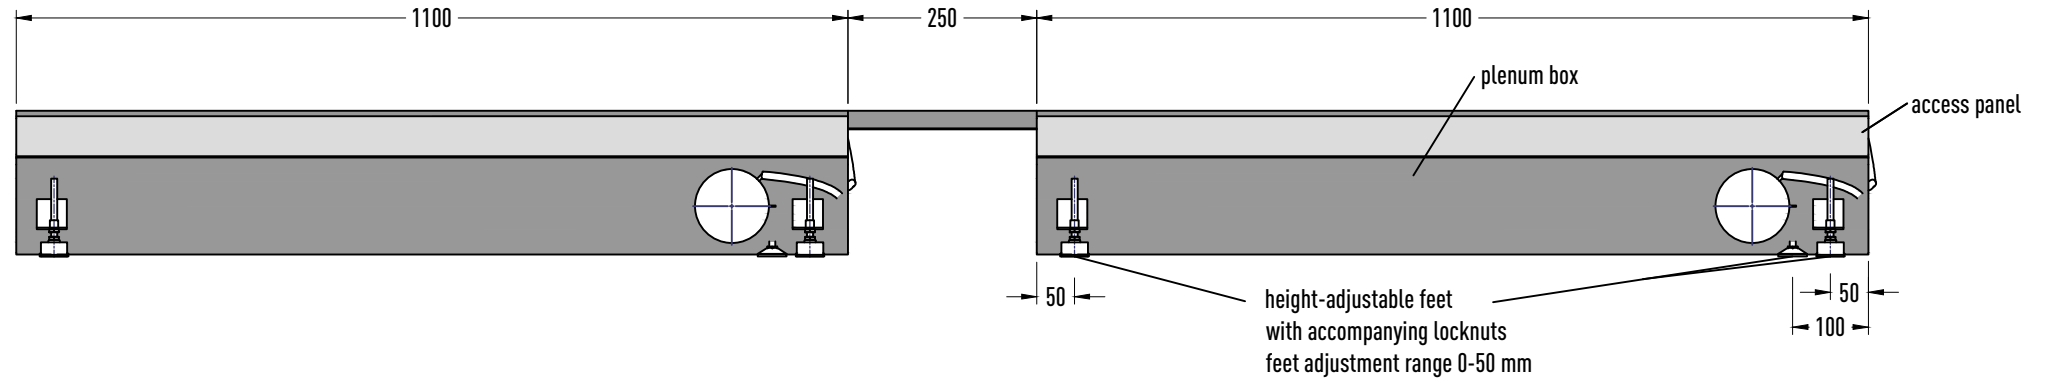

detail "X", scale 1:5

detail "Y", scale 1:5

detail "Z", scale 1:5

total height incl. adjustable feet without anti-slip pads 193-243 mm
 total height incl. adjustable feet with anti-slip pads 196.5-246.5 mm

INDULFLOOR

installation as single element

detail "X", scale 1:5

detail "Y", scale 1:5

total height incl. adjustable feet without anti-slip pads 193-243 mm
total height incl. adjustable feet with anti-slip pads 196.5-246.5 mm

detail "Z", scale 1:5

representation without linear grille