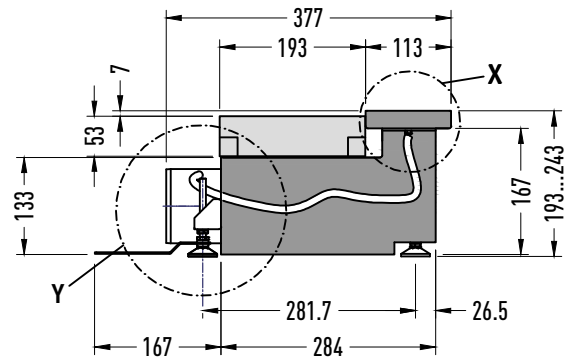

detail "X", scale 1:5

detail "Y", scale 1:5

detail "Z", scale 1:5

total height incl. adjustable feet without anti-slip pads 193-243 mm
 total height incl. adjustable feet with anti-slip pads 196.5-246.5 mm

INDULFLOOR

installation as single element

detail "X", scale 1:5

detail "Y", scale 1:5

total height incl. adjustable feet without anti-slip pads 193-243 mm
total height incl. adjustable feet with anti-slip pads 196.5-246.5 mm

detail "Z", scale 1:5

representation without linear grille