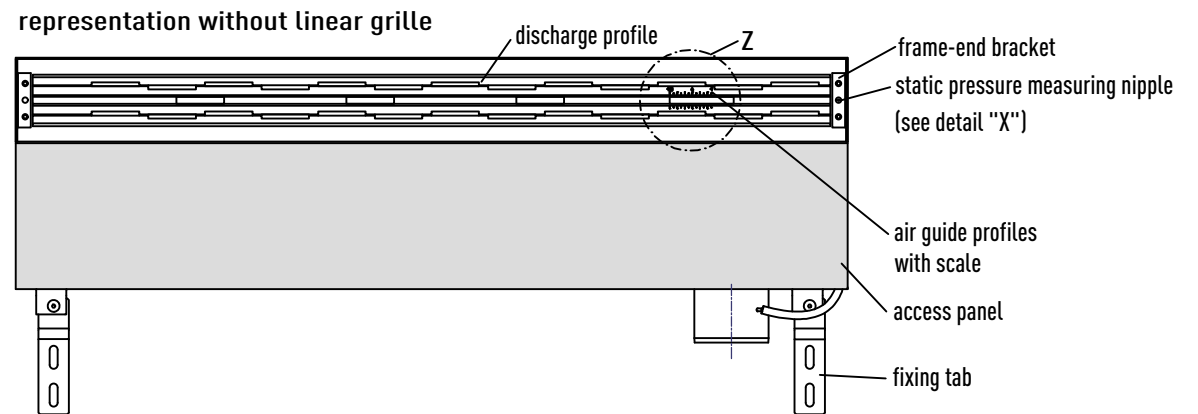

detail "X", scale 1:5

detail "Y", scale 1:5

detail "Z", scale 1:5

total height incl. adjustable feet without anti-slip pads 193-243 mm
 total height incl. adjustable feet with anti-slip pads 196.5-246.5 mm

INDULFLOOR

installation as single element

detail "X", scale 1:5

detail "Y", scale 1:5

total height incl. adjustable feet without anti-slip pads 193-243 mm
total height incl. adjustable feet with anti-slip pads 196.5-246.5 mm

detail "Z", scale 1:5

representation without linear grille