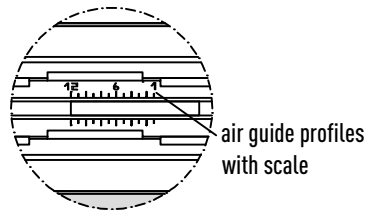

detail "X", scale 1:5

detail "Y", scale 1:5

detail "Z", scale 1:5

total height incl. adjustable feet without anti-slip pads 193-243 mm
 total height incl. adjustable feet with anti-slip pads 196.5-246.5 mm

INDULFLOOR

installation as single element

detail "X", scale 1:5

detail "Y", scale 1:5

total height incl. adjustable feet without anti-slip pads 193-243 mm
total height incl. adjustable feet with anti-slip pads 196.5-246.5 mm

detail "Z", scale 1:5

representation without linear grille