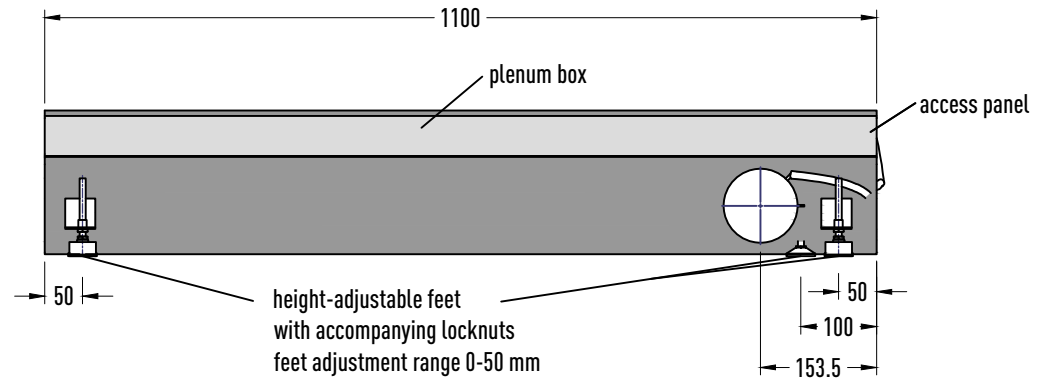

detail "X", scale 1:5

detail "Y", scale 1:5

detail "Z", scale 1:5

total height incl. adjustable feet without anti-slip pads 193-243 mm
 total height incl. adjustable feet with anti-slip pads 196.5-246.5 mm

INDULFLOOR

installation as single element

detail "X", scale 1:5

detail "Y", scale 1:5

total height incl. adjustable feet without anti-slip pads 193-243 mm
total height incl. adjustable feet with anti-slip pads 196.5-246.5 mm

detail "Z", scale 1:5

representation without linear grille