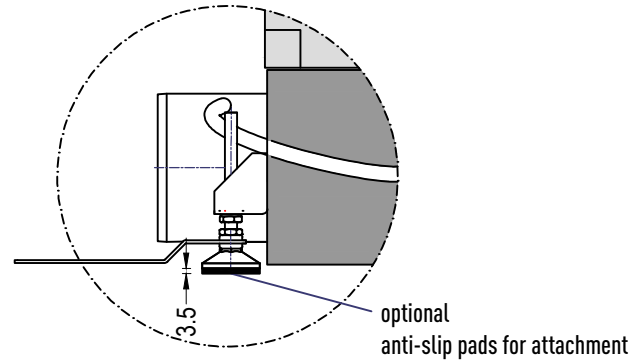

detail "X", scale 1:5

detail "Y", scale 1:5

detail "Z", scale 1:5

total height incl. adjustable feet without anti-slip pads 193-243 mm
 total height incl. adjustable feet with anti-slip pads 196.5-246.5 mm

INDULFLOOR

installation as single element

detail "X", scale 1:5

detail "Y", scale 1:5

total height incl. adjustable feet without anti-slip pads 193-243 mm
total height incl. adjustable feet with anti-slip pads 196.5-246.5 mm

detail "Z", scale 1:5

representation without linear grille