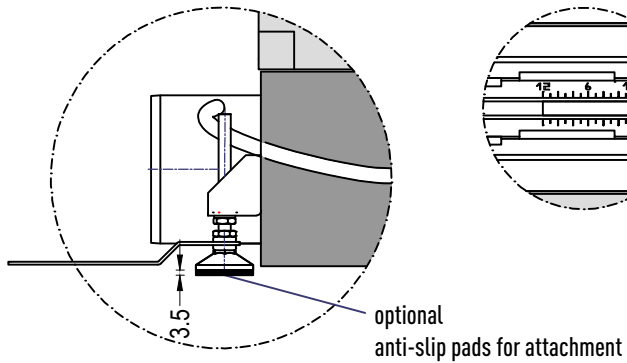

detail "X", scale 1:5

detail "Y", scale 1:5

detail "Z", scale 1:5

total height incl. adjustable feet without anti-slip pads 193-243 mm
 total height incl. adjustable feet with anti-slip pads 196.5-246.5 mm

INDULFLOOR

installation as single element

detail "X", scale 1:5

detail "Y", scale 1:5

total height incl. adjustable feet without anti-slip pads 193-243 mm
total height incl. adjustable feet with anti-slip pads 196.5-246.5 mm

detail "Z", scale 1:5

representation without linear grille