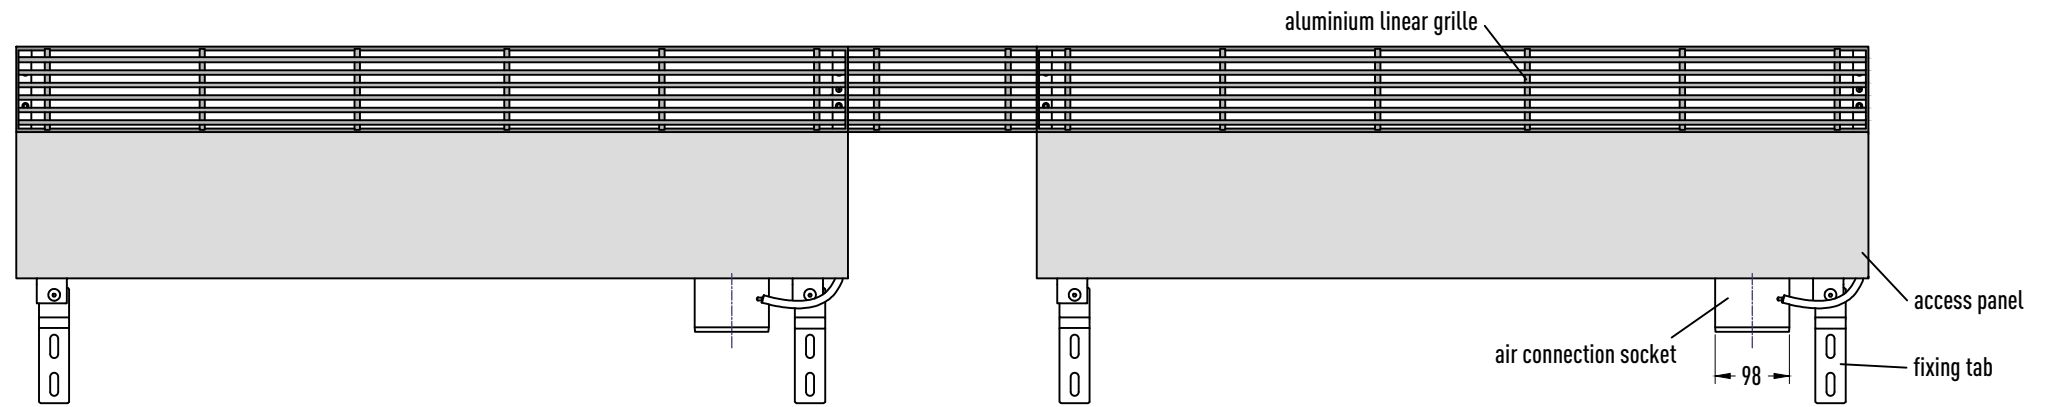

detail "X", scale 1:5

detail "Y", scale 1:5

detail "Z", scale 1:5

total height incl. adjustable feet without anti-slip pads 193-243 mm
 total height incl. adjustable feet with anti-slip pads 196.5-246.5 mm

INDULFLOOR

installation as single element

detail "X", scale 1:5

detail "Y", scale 1:5

total height incl. adjustable feet without anti-slip pads 193-243 mm
total height incl. adjustable feet with anti-slip pads 196.5-246.5 mm

detail "Z", scale 1:5

representation without linear grille