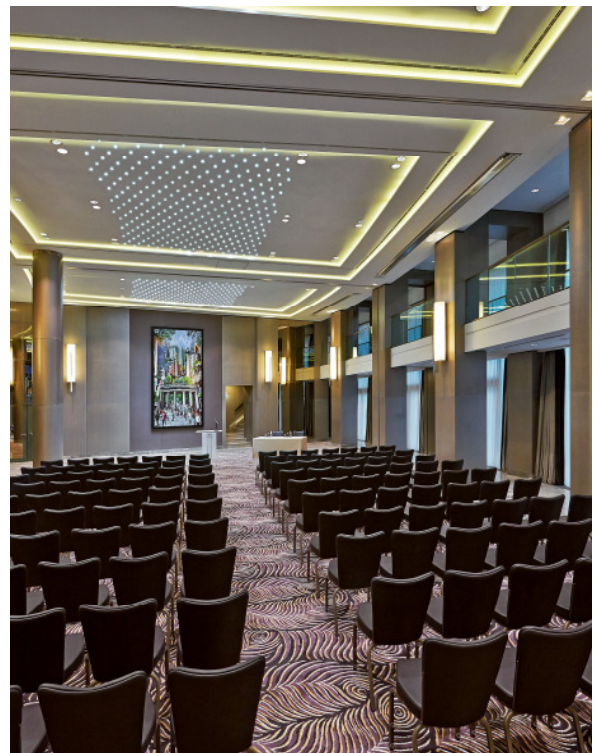

The 31-story hotel has over 2.000 m<sup>2</sup> of special conference and meeting spaces, an over 1.000 m<sup>2</sup> large spa and wellness area, elegant restaurants and bars as well as an underground parking garage of its own. All 182 rooms of the Deluxe and Superior categories, as well as the total of 50 suites, offer an impressive view of the city skyline, including the Gedächtniskirche and the Zoological Gardens.