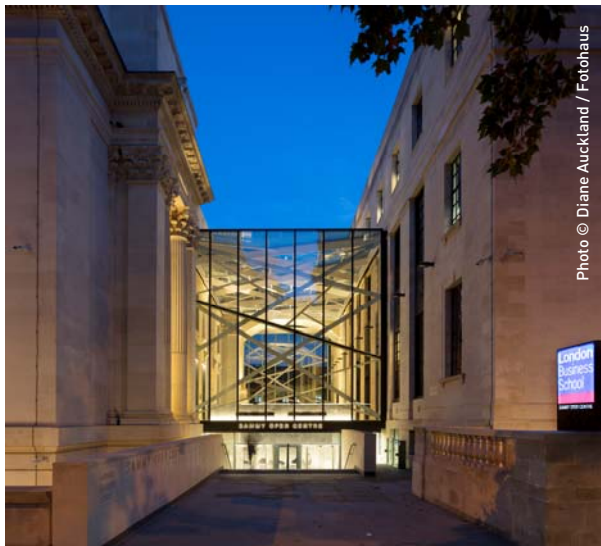

Seit 1877

Kiefer

Luft- und Klimatechnik

Neue Wege mit Luft

Linear Diffuser INDUL

London Business School - Sammy Ofer Centre

Architects Sheppard Robson, were commissioned by the London Business School to create a state-of-the-art teaching centre from the existing structure whilst still retaining the listed buildings key features. The period buildings will be completely refurbished for use by The London Business School and also retaining the ceremonial rooms in the Council House for use by Westminster Registrar's Office which has seen many stars, including Hollywood actors and former Beatles, tie the knot, to mark a 'civil partnership'.

Photo © Diane Auckland / Fotohaus